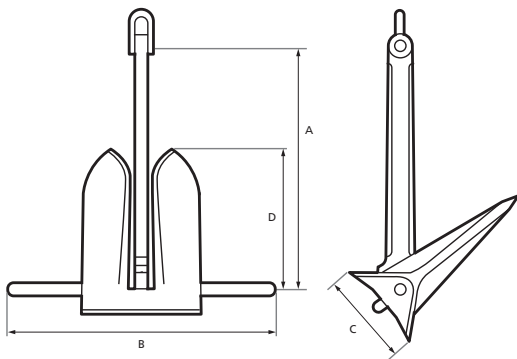

OFFSHORE ANCHOR
MOORFAST

Weight Kgs	A mm	B mm	C mm	D mm
480	1549	1905	483	940
2640	2565	3632	787	1549
4590	3327	3988	1041	2032
5610	3531	4242	1092	2159
7350	3886	4750	1219	2388
9300	4166	4978	1295	2591
13500	4801	5512	1499	2997
17800	5436	6299	1600	3226
23000	5639	6528	1676	3353
27500	5893	6883	1778	3556